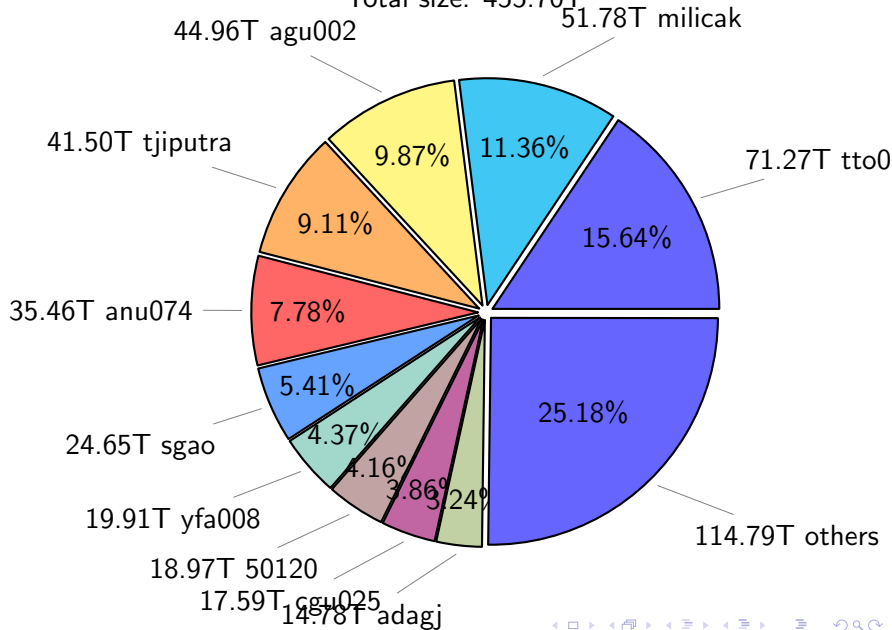

NS9039K total disk usage

NS9039K file types usage

NS9039K history files usage

Total size: 931.37T

NS9039K restart files usage

Total size: 54.50T

NS9039K misc files usage

Total size: 157.78T

NS9039K total compressed

Total size: 1143.66T
687.96T compressed

455.70T uncompressed

NS9039K uncompressed files usage

Total size: 455.70T

NS9039K NorCPM/cases/*

No data

NS9039K shared/*

No data