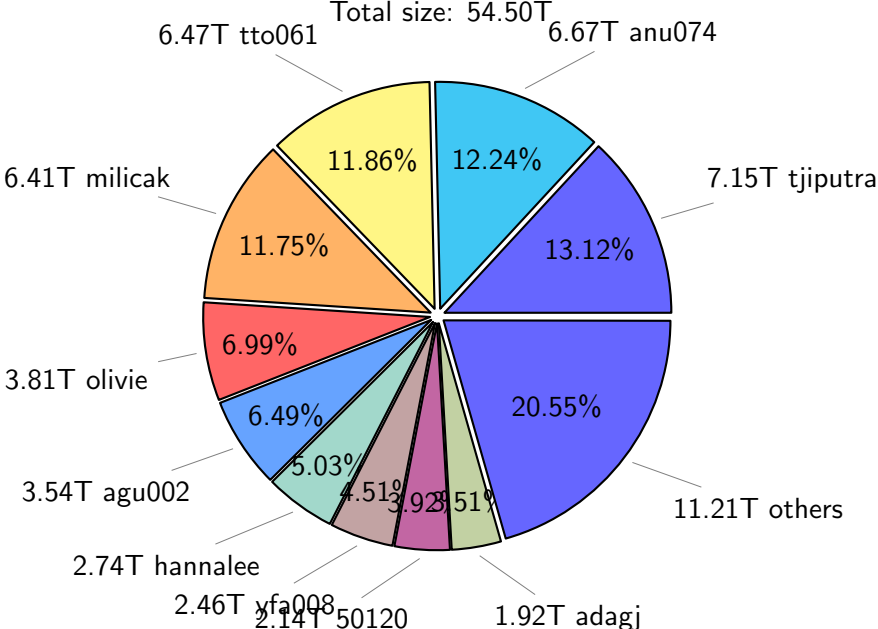

NS9039K (NIRD-LMD) disk usage

January 19, 2026

notes:

- ▶ Excluded directories: all hidden dir (start with .)
- ▶ Compressed file: file name end with "gz", "bz2", "tar", "zip" and NETCDF4 "nc"
- ▶ Restart files: path contains '/rest/'
- ▶ History files: path contains '/hist/'
- ▶ Items <3 % will be count as 'others'.
- ▶ Additional hard links are excluded.
- ▶ Weekly report: disk_ns9039k_YYYYMMDD.pdf
- ▶ Latest report: latest.pdf
- ▶ Ignored directories due to permission denied: filelist_classfy.err.txt
- ▶ Summary table: sizeTable.txt

NS9039K total disk usage

NS9039K file types usage

NS9039K history files usage

Total size: 931.37T

NS9039K restart files usage

Total size: 54.50T

NS9039K misc files usage

Total size: 157.78T

NS9039K total compressed

Total size: 1143.66T
687.96T compressed

455.70T uncompressed

NS9039K uncompressed files usage

Total size: 455.70T

NS9039K NorCPM/cases/*

No data

NS9039K shared/*