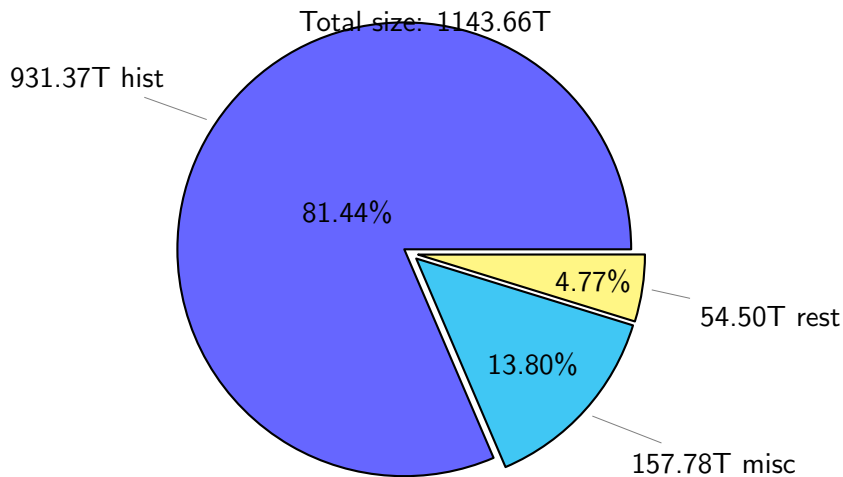

NS9039K (NIRD-LMD) disk usage

January 19, 2026

notes:

- ▶ Excluded directories: all hidden dir (start with .)
- ▶ Compressed file: file name end with "gz", "bz2", "tar", "zip" and NETCDF4 "nc"
- ▶ Restart files: path contains '/rest/'
- ▶ History files: path contains '/hist/'
- ▶ Items <3 % will be count as 'others'.
- ▶ Additional hard links are excluded.
- ▶ Weekly report: disk_ns9039k_YYYYMMDD.pdf
- ▶ Latest report: latest.pdf
- ▶ Ignored directories due to permission denied: filelist_classfy.err.txt
- ▶ Summary table: sizeTable.txt

NS9039K total disk usage

NS9039K file types usage

NS9039K history files usage

Total size: 931.37T

NS9039K restart files usage

Total size: 54.50T

NS9039K misc files usage

Total size: 157.78T

NS9039K total compressed

Total size: 1143.66T
687.96T compressed

455.70T uncompressed

NS9039K uncompressed files usage

Total size: 455.70T

NS9039K NorCPM/cases/*

No data

NS9039K shared/*