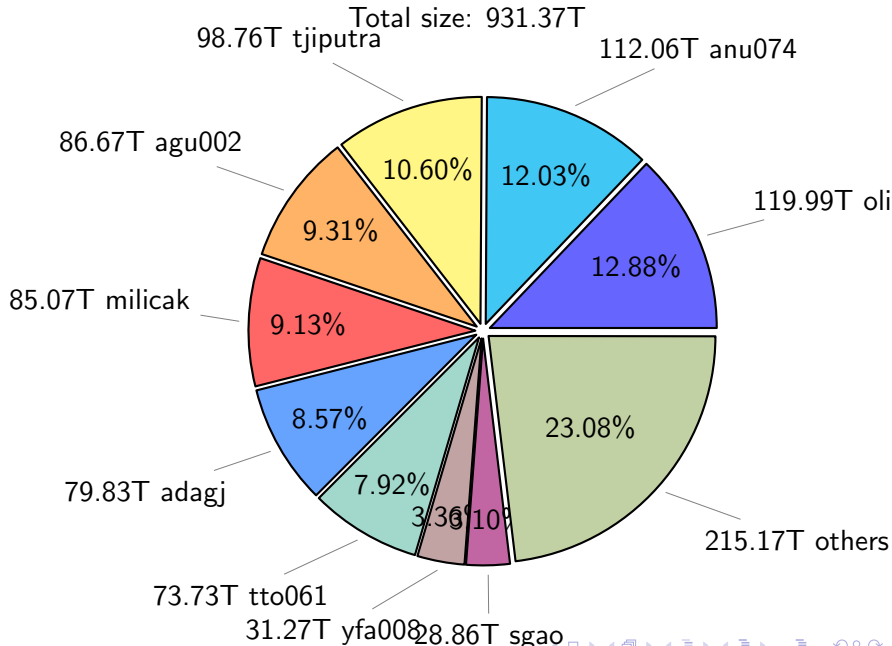

NS9039K total disk usage

NS9039K file types usage

NS9039K history files usage

Total size: 931.37T

NS9039K restart files usage

Total size: 54.50T

NS9039K misc files usage

Total size: 157.78T

NS9039K total compressed

Total size: 1143.66T
687.96T compressed

455.70T uncompressed

NS9039K uncompressed files usage

Total size: 455.70T

NS9039K NorCPM/cases/*

No data

NS9039K shared/*