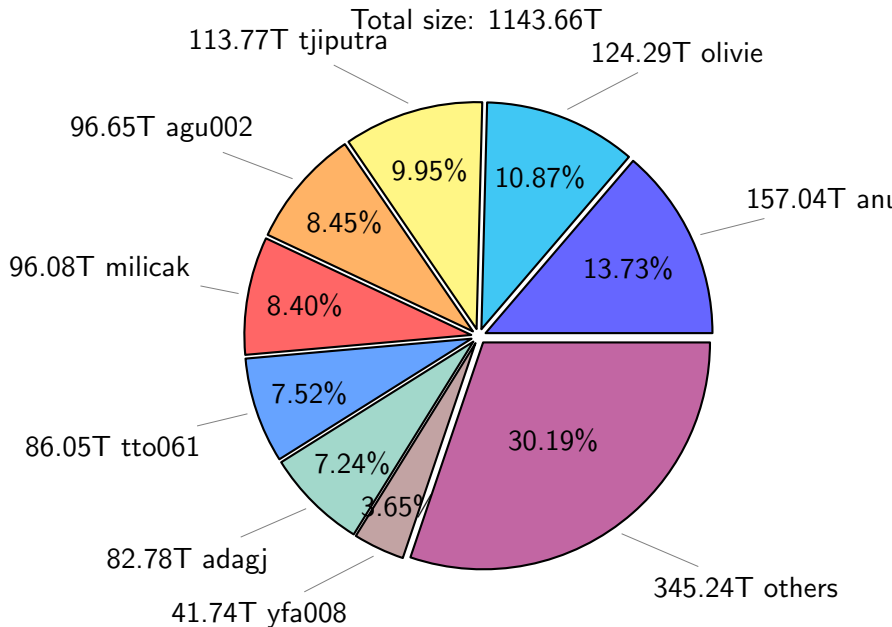

NS9039K (NIRD-LMD) disk usage

January 19, 2026

notes:

- ▶ Excluded directories: all hidden dir (start with .)
- ▶ Compressed file: file name end with "gz", "bz2", "tar", "zip" and NETCDF4 "nc"
- ▶ Restart files: path contains '/rest/'
- ▶ History files: path contains '/hist/'
- ▶ Items <3 % will be count as 'others'.
- ▶ Additional hard links are excluded.
- ▶ Weekly report: disk_ns9039k_YYYYMMDD.pdf
- ▶ Latest report: latest.pdf
- ▶ Ignored directories due to permission denied: filelist_classfy.err.txt
- ▶ Summary table: sizeTable.txt

NS9039K total disk usage

NS9039K file types usage

NS9039K history files usage

Total size: 931.37T

NS9039K restart files usage

Total size: 54.50T

NS9039K misc files usage

Total size: 157.78T

NS9039K total compressed

Total size: 1143.66T
687.96T compressed

455.70T uncompressed

NS9039K uncompressed files usage

Total size: 455.70T

NS9039K NorCPM/cases/*

No data

NS9039K shared/*