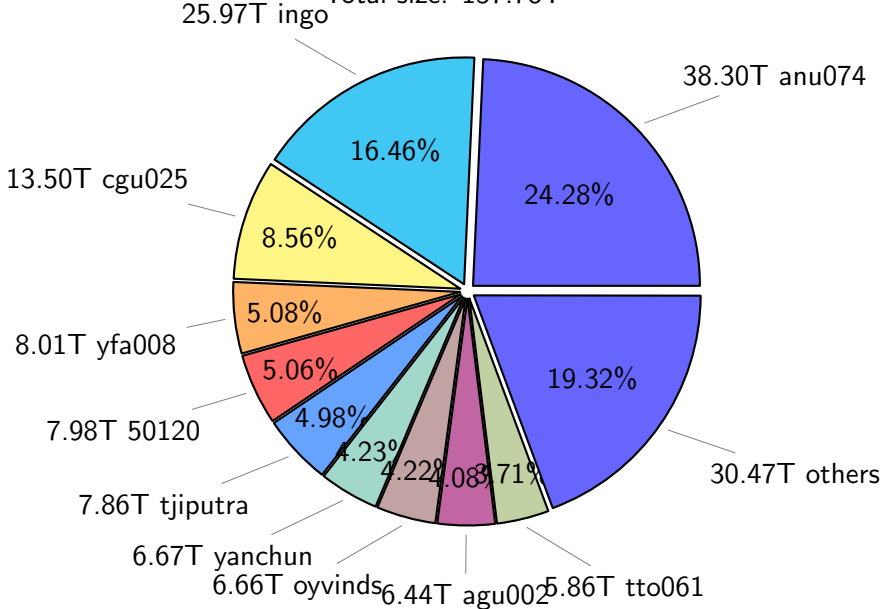

NS9039K (NIRD-LMD) disk usage

January 19, 2026

notes:

- ▶ Excluded directories: all hidden dir (start with .)
- ▶ Compressed file: file name end with "gz", "bz2", "tar", "zip" and NETCDF4 "nc"
- ▶ Restart files: path contains '/rest/'
- ▶ History files: path contains '/hist/'
- ▶ Items <3 % will be count as 'others'.
- ▶ Additional hard links are excluded.
- ▶ Weekly report: disk_ns9039k_YYYYMMDD.pdf
- ▶ Latest report: latest.pdf
- ▶ Ignored directories due to permission denied: filelist_classfy.err.txt
- ▶ Summary table: sizeTable.txt

NS9039K total disk usage

NS9039K file types usage

NS9039K history files usage

Total size: 931.37T

NS9039K restart files usage

Total size: 54.50T

NS9039K misc files usage

Total size: 157.78T

NS9039K total compressed

Total size: 1143.66T
687.96T compressed

455.70T uncompressed

NS9039K uncompressed files usage

Total size: 455.70T

NS9039K NorCPM/cases/*

No data

NS9039K shared/*